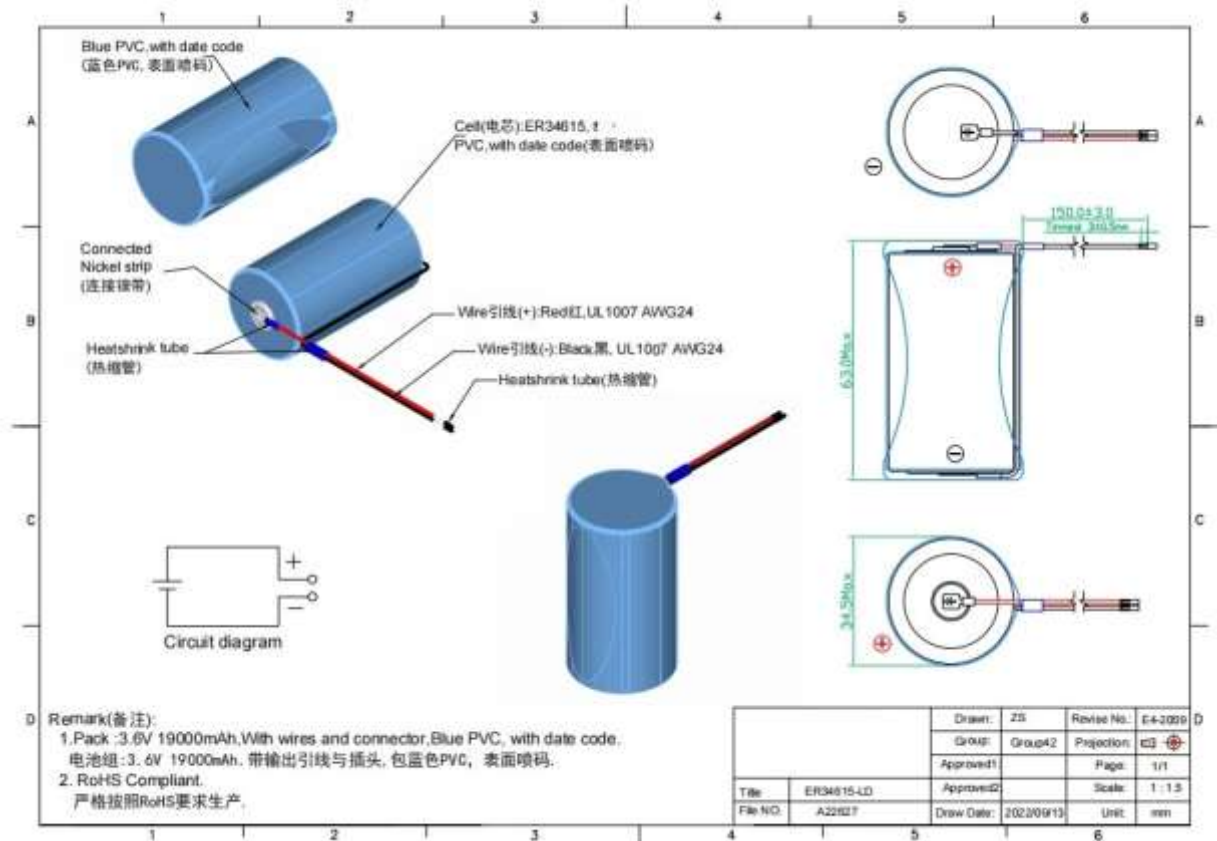

Batteries for gas meters

FUNCTIONAL CHARACTERISTICS

These are **lithium batteries**, 3.7 V DC, 19,000 mAh, D-size, certified for use with all types of connectors for electronic gas meters and volume correctors (CPU and modem).